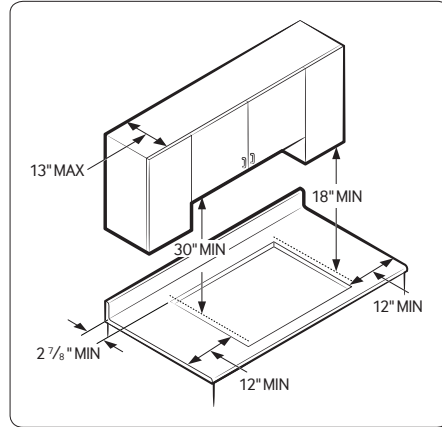

Installing Your Cooktop

Can be installed over a single oven.

All horizontal clearances must be maintained for a minimum of 18" above the cooking surface.

Allow 7/16" minimum vertical clearance from the cooktop bottom (or 39/16") minimum depth from the countertop) to any combustible surfaces, including the upper edge of a drawer installed below the cooktop.

See built-in oven installation for complete installation instructions.

Maintain the following minimum clearance dimensions.

Total Power (BTU)

- 56K

Power Source

- 120V/60Hz

Gas Cooktop (BTU)

- Right Front: 13K
- Left Front: 9.5K
- Right Rear: 5K Simmer
- Left Rear: 9.5K
- Center: 19K (Dual)

Warranty

One (1) Year All Parts and Labour

Dimensions

Cooktop Dimensions

Refer to installation manual for more details.

Cut-out Dimensions of Countertop

COLOUR	MODEL #	UPC CODE
Stainless Steel	NA30N655TS	887276183473