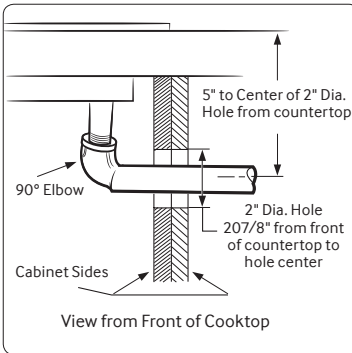

Installing Your Cooktop

Can be installed over a single oven.

All horizontal clearances must be maintained for a minimum of 18" above the cooking surface.

Allow 7/16" minimum vertical clearance from the cooktop bottom (or 39/16") minimum depth from the countertop) to any combustible surfaces, including the upper edge of a drawer installed below the cooktop.

See built-in oven installation for complete installation instructions.

Maintain the following minimum clearance dimensions.

Total Power (BTU)

- 56K

Power Source

- 120V/60Hz

Gas Cooktop (BTU)

- Right Front: 13K
- Left Front: 9.5K
- Right Rear: 5K Simmer
- Left Rear: 9.5K
- Center: 19K (Dual)

Warranty

One (1) Year All Parts and Labour

Dimensions

Cooktop Dimensions

Refer to installation manual for more details.

Cut-out Dimensions of Countertop

COLOUR	MODEL #	UPC CODE
Stainless Steel	NA30N655TS	887276183473