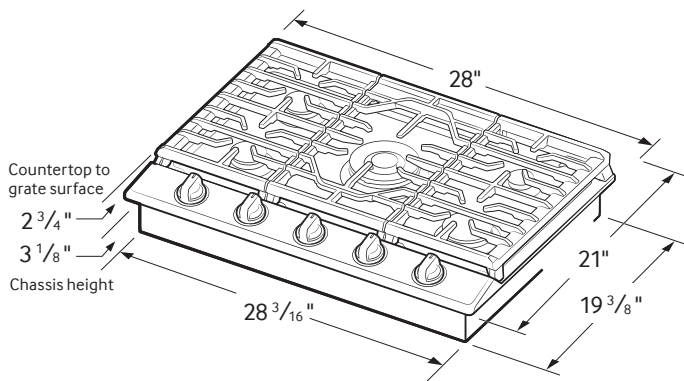

Installing Your Cooktop

Can be installed over a single oven.

All horizontal clearances must be maintained for a minimum of 18" above the cooking surface.

Allow 7/16" minimum vertical clearance from the cooktop bottom (or 39/16") minimum depth from the countertop) to any combustible surfaces, including the upper edge of a drawer installed below the cooktop.

See built-in oven installation for complete installation instructions.

Maintain the following minimum clearance dimensions.

Total Power (BTU)

- 56K

Power Source

- 120V/60Hz

Gas Cooktop (BTU)

- Right Front: 13K
- Left Front: 9.5K
- Right Rear: 5K Simmer
- Left Rear: 9.5K
- Center: 19K (Dual)

Warranty

One (1) Year All Parts and Labour

Dimensions

Cooktop Dimensions

Refer to installation manual for more details.

Cut-out Dimensions of Countertop

COLOUR	MODEL #	UPC CODE
Stainless Steel	NA30N655TS	887276183473