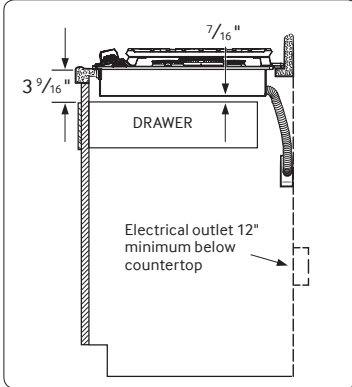

Installing Your Cooktop

Can be installed over a single oven.

All horizontal clearances must be maintained for a minimum of 18" above the cooking surface.

Allow 7/16" minimum vertical clearance from the cooktop bottom (or 39/16") minimum depth from the countertop) to any combustible surfaces, including the upper edge of a drawer installed below the cooktop.

See built-in oven installation for complete installation instructions.

Maintain the following minimum clearance dimensions.

Total Power (BTU)

- 56K

Power Source

- 120V/60Hz

Gas Cooktop (BTU)

- Right Front: 13K
- Left Front: 9.5K
- Right Rear: 5K Simmer
- Left Rear: 9.5K
- Center: 19K (Dual)

Warranty

One (1) Year All Parts and Labour

Dimensions

Cooktop Dimensions

Refer to installation manual for more details.

Cut-out Dimensions of Countertop

COLOUR	MODEL #	UPC CODE
Stainless Steel	NA30N655TS	887276183473