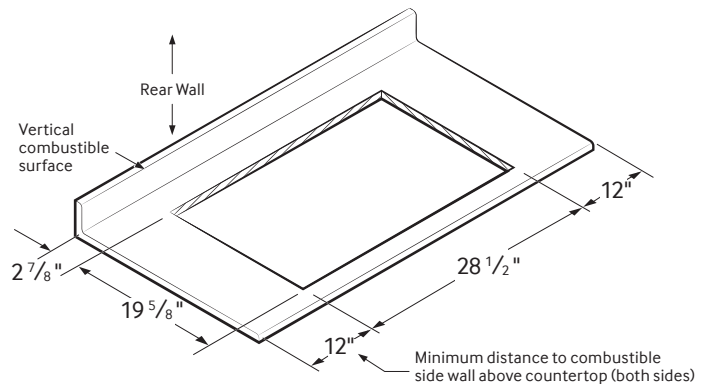

Installing Your Cooktop

Can be installed over a single oven.

All horizontal clearances must be maintained for a minimum of 18" above the cooking surface.

Allow 7/16" minimum vertical clearance from the cooktop bottom (or 39/16") minimum depth from the countertop) to any combustible surfaces, including the upper edge of a drawer installed below the cooktop.

Warranty

One (1) Year All Parts and Labour

Dimensions

Cooktop Dimensions

Refer to installation manual for more details.

Cut-out Dimensions of Countertop

COLOUR	MODEL #	UPC CODE
Stainless Steel	NA30N655TS	887276183473